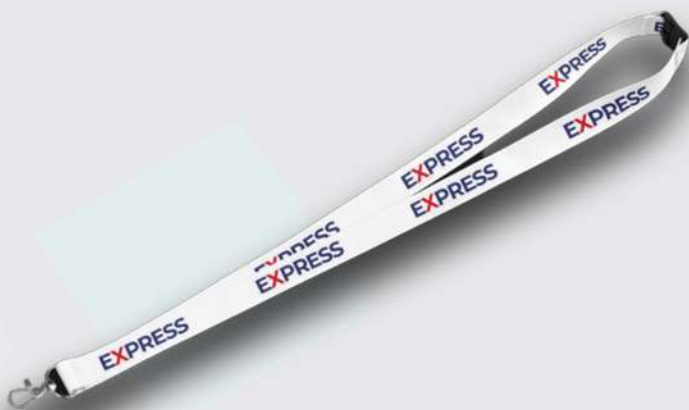

Delivery From Just 1* Working day!

Product Colours _____

****T&C'S APPLY***

EXPRESS DALLAS PEN UPM204EXP

Ballpoint pen with a push-up mechanism.
Aluminium body with rubber soft touch finishing,
which helps ensure a high level print quality!
Full colour printing as standard.
Minimum order quantity from just 25 pieces!

Delivery From Just 1* Working day!

Product Colours _____

***T&C'S APPLY**

EXPRESS EPOXY PIN BADGE UMPB-ECEXP

3 shapes available:
Square 15x15mm / Rectangle 30x10mm /
Round 30mm.
Stainless steel backing with butterfly clutch.
Finished with a clear epoxy resin dome.
Full Colour Print to 1 side as standard.
Minimum order quantity from just 50 pieces!

Delivery From 6* Working days!

Product Colours _____

PRINTED IN THE UK

EXPRESS 20MM DYE SUBLIMATED LANYARD ULA322EUEXP

20mm size, Full colour Print to both sides as standard.
Free Black safety break & trigger clip included.
Minimum order quantity from just 50 pieces!
There can be no additional attachments.